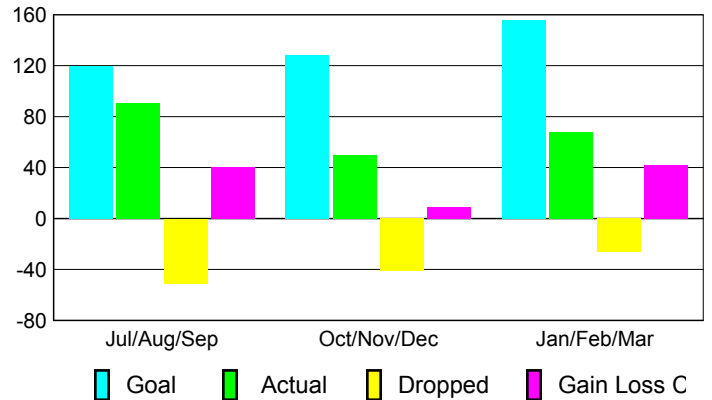

Membership Results 2008-2009

Goal, New, Dropped, Gain/Loss