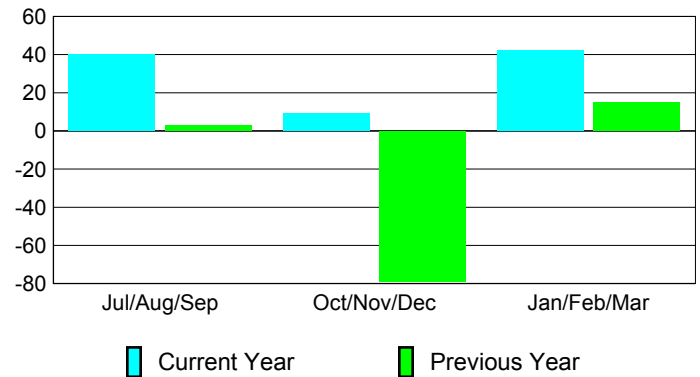

Membership Results 2008-2009

Membership 2007-2008

Month	Net Memb	Actual New	Actual Dropped	Gain/Loss of	Gain/Loss of
	Goal	New Memb	Dropped Memb	Memb	Memb
Jul/Aug/Sep	120	91	-51	40	3
Oct/Nov/Dec	128	50	-41	9	-79
Jan/Feb/Mar	156	68	-26	42	15
Totals	404	209	-118	91	-61

Membership Results 2008-2009

Goal, New, Dropped, Gain/Loss

Comparison of Membership Gain/Loss

Current Year Compared to the Previous Year

Gender Comparison 2008-2009