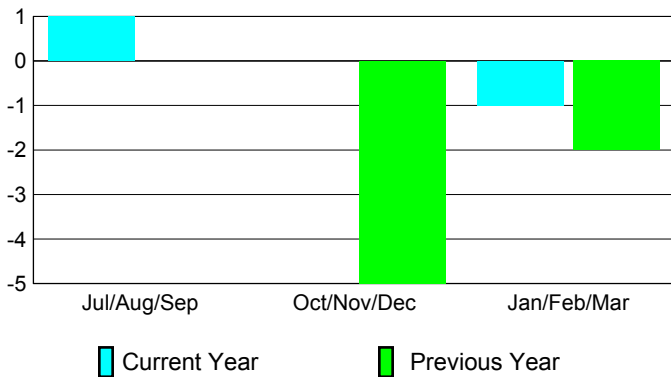

2008-2009 GMT Quarterly Report for District (or Undistricted) **District 301 C**

GMT: **Doctor DATUK K NAGARATNA**

Location: **PHILIPPINES**

GMT CA: **5**

CLUBS

Club Results 2008-2009

Clubs 2007-2008

Month	New Club	Actual New	Actual Dropped	Gain/Loss of	Gain/Loss of
	Goal	New Clubs	Dropped Clubs	Clubs	Clubs
Jul/Aug/Sep	2	2	-1	1	0
Oct/Nov/Dec	2	0	0	0	-5
Jan/Feb/Mar	3	-2	1	-1	-2
Totals	7	0	0	0	-7

Club Results 2008-2009

Goal, New, Dropped, Gain/Loss

Comparison of Club Gain/Loss

Current Year Compared to the Previous Year

YTD Status Quo Clubs 2008-2009

Status Quo Clubs Compared to Status Quo Members

MEMBERSHIP