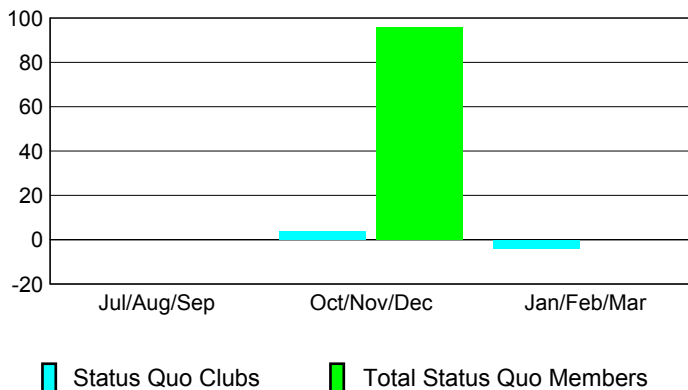

Club Results 2008-2009

Goal, New, Dropped, Gain/Loss

Comparison of Club Gain/Loss

Current Year Compared to the Previous Year

YTD Status Quo Clubs 2008-2009

Status Quo Clubs Compared to Status Quo Members

MEMBERSHIP

Membership Results 2008-2009

Membership 2007-2008

Month	Net Memb	Actual New	Actual Dropped	Gain/Loss of	Gain/Loss of
	Goal	New Memb	Dropped Memb	Memb	Memb
Jul/Aug/Sep	120	91	-51	40	3
Oct/Nov/Dec	128	50	-41	9	-79
Jan/Feb/Mar	156	68	-26	42	15
Totals	404	209	-118	91	-61