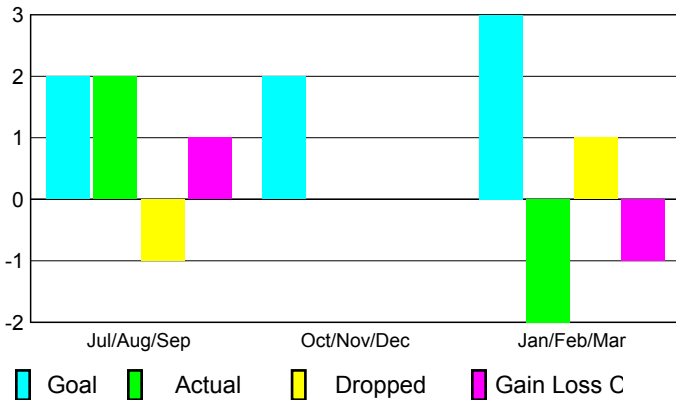

2008-2009 GMT Quarterly Report for District (or Undistricted) **District 301 C**

GMT: **Doctor DATUK K NAGARATNA**

Location: **PHILIPPINES**

GMT CA: **5**

CLUBS

Club Results 2008-2009

Clubs 2007-2008

Month	New Club	Actual New	Actual Dropped	Gain/Loss of	Gain/Loss of
	Goal	New Clubs	Dropped Clubs	Clubs	Clubs
Jul/Aug/Sep	2	2	-1	1	0
Oct/Nov/Dec	2	0	0	0	-5
Jan/Feb/Mar	3	-2	1	-1	-2
Totals	7	0	0	0	-7

Club Results 2008-2009

Goal, New, Dropped, Gain/Loss

Comparison of Club Gain/Loss

Current Year Compared to the Previous Year

YTD Status Quo Clubs 2008-2009

Status Quo Clubs Compared to Status Quo Members

MEMBERSHIP

Membership Results 2008-2009

Membership 2007-2008

Month	Net Memb	Actual New	Actual Dropped	Gain/Loss of	Gain/Loss of
	Goal	New Memb	Dropped Memb	Memb	Memb
Jul/Aug/Sep	120	91	-51	40	3
Oct/Nov/Dec	128	50	-41	9	-79
Jan/Feb/Mar	156	68	-26	42	15
Totals	404	209	-118	91	-61